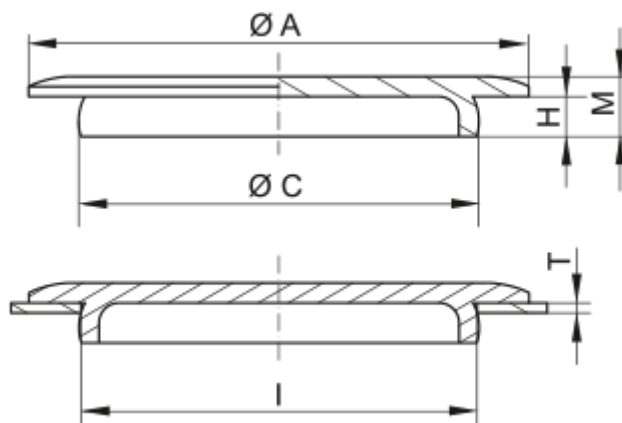

Data Sheet

Article number: 59GPN9102713

Description: KLEE Universal flat design GPN 910 - 71 (Wall thickness 1,5)

Measures

A = 76

C = 71.5

H = 5

I = 71

M = 7.5

T = 1.5